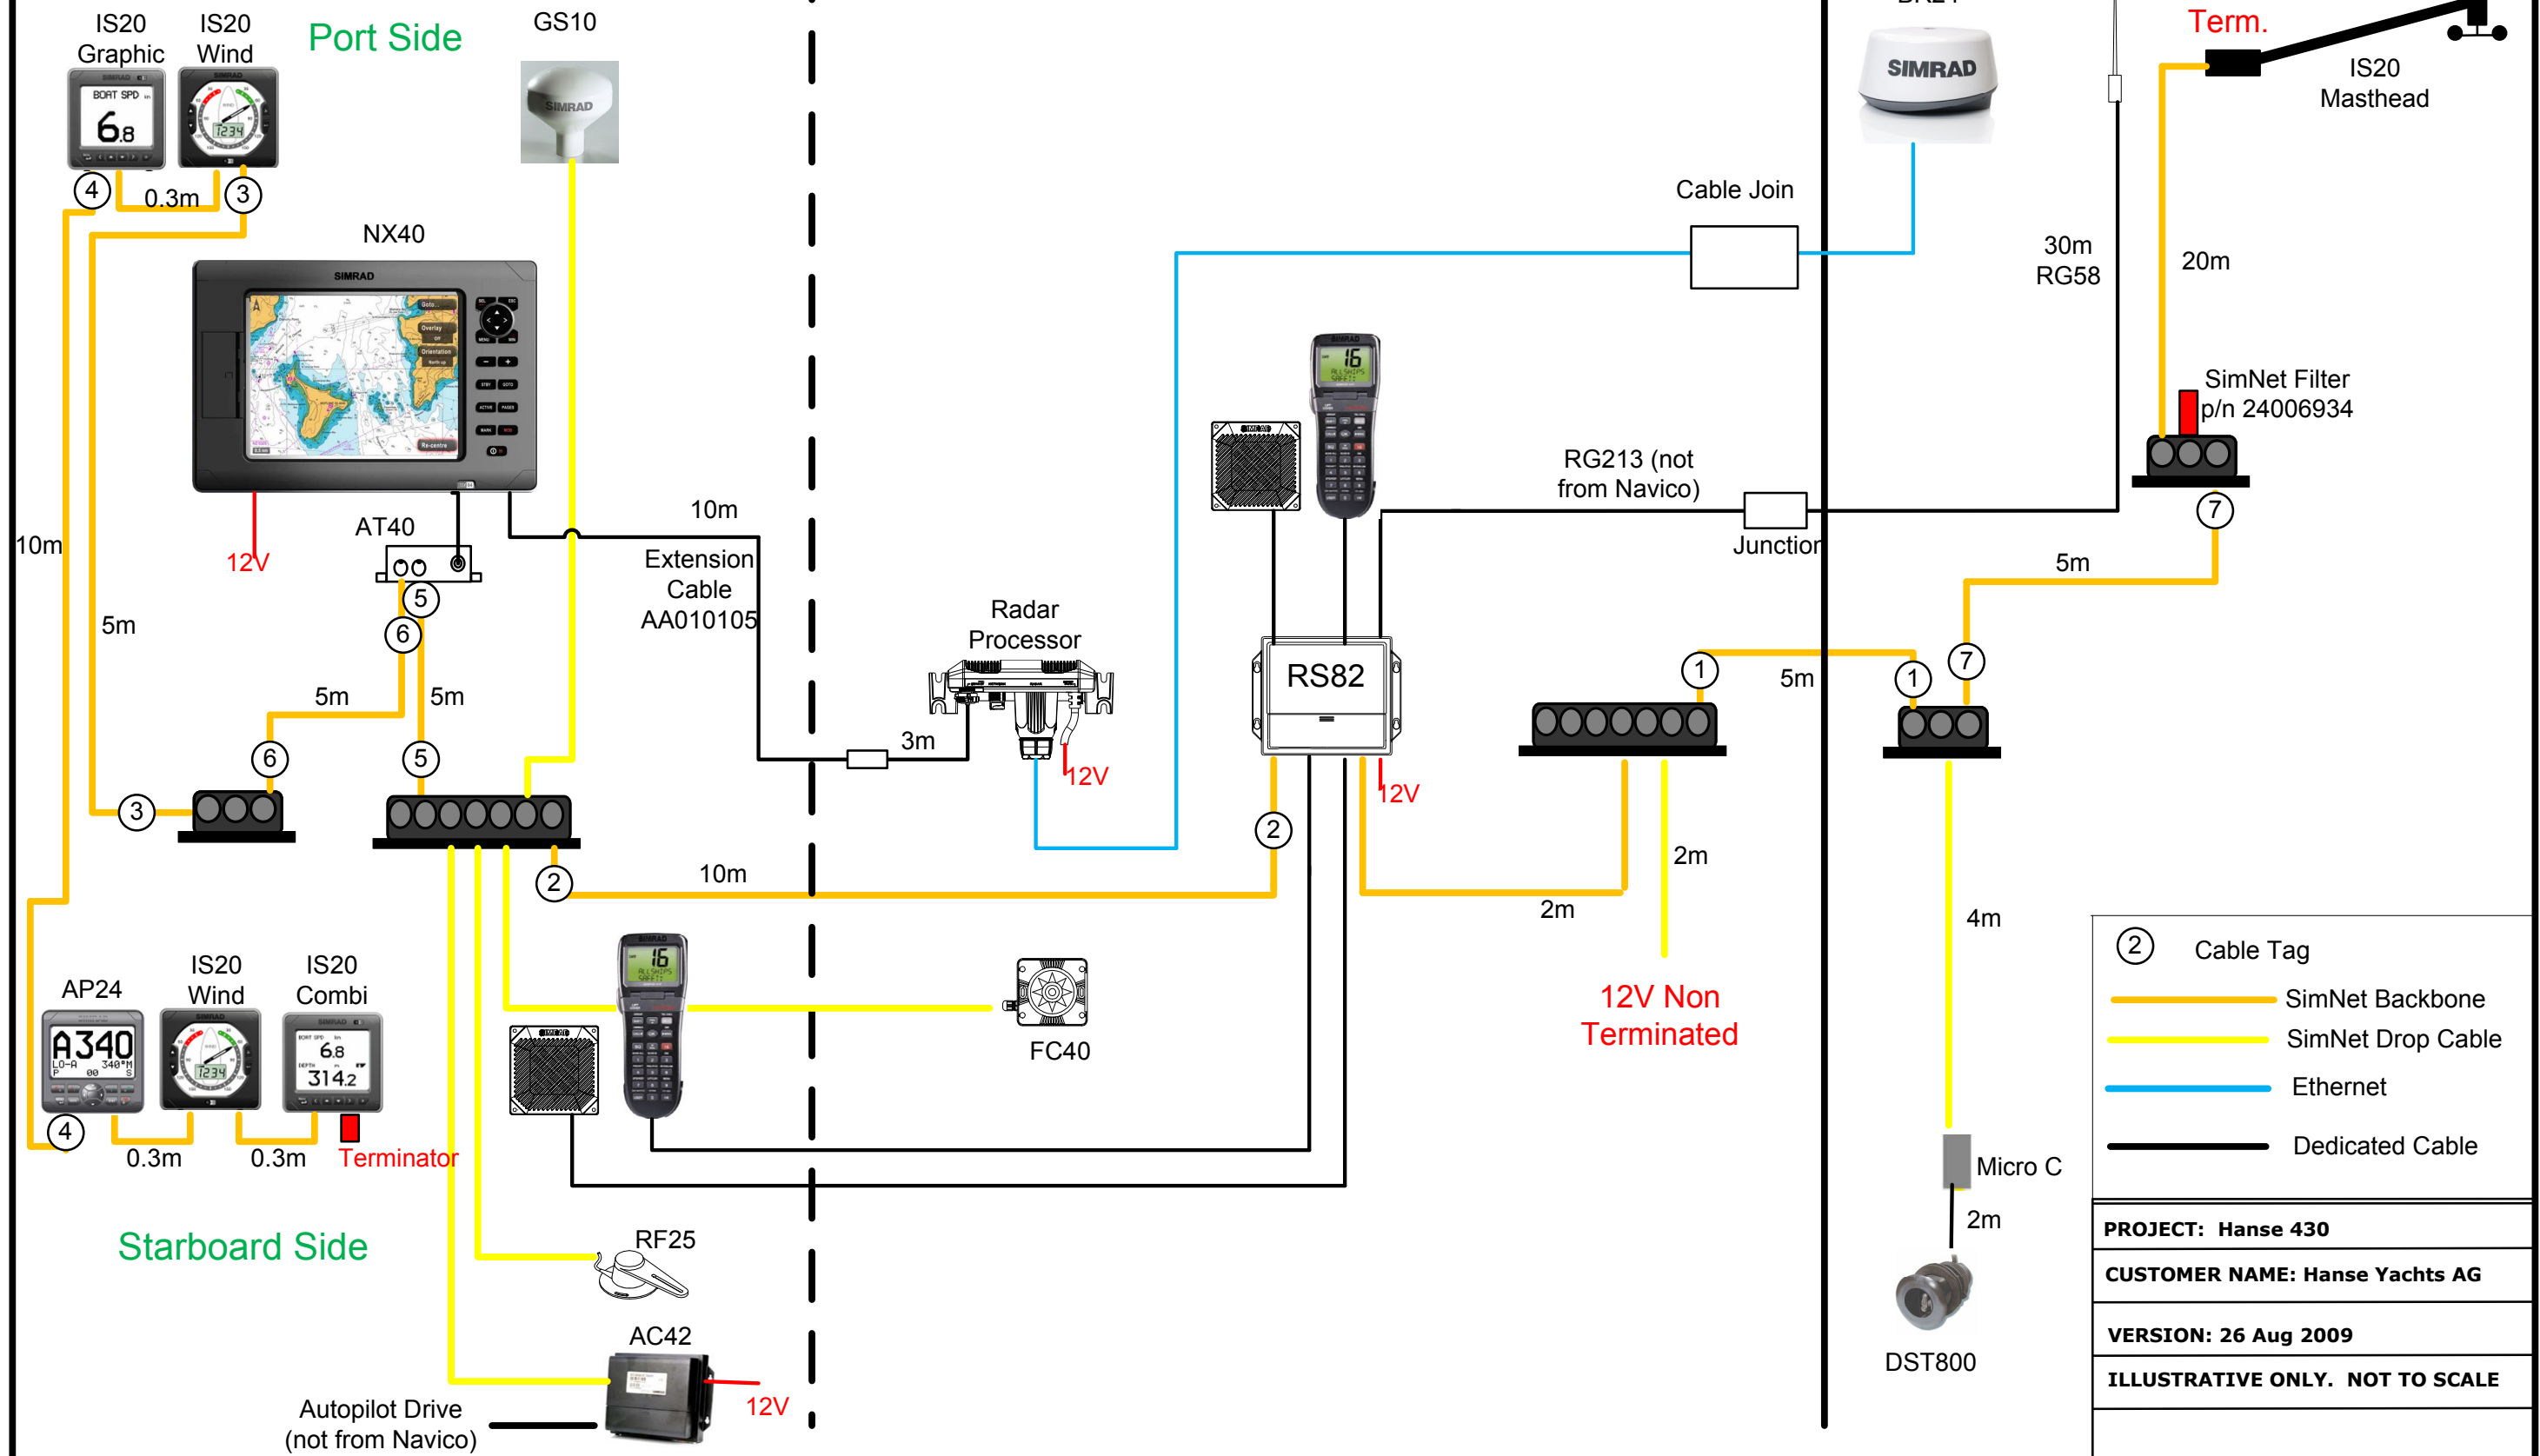

## Cockpit Area

## Saloon Area

## Forward Area

- ② Cable Tag
- SimNet Backbone
- SimNet Drop Cable
- Ethernet
- Dedicated Cable

<b>PROJECT:</b> Hanse 430
<b>CUSTOMER NAME:</b> Hanse Yachts AG
<b>VERSION:</b> 26 Aug 2009
<b>ILLUSTRATIVE ONLY. NOT TO SCALE</b>