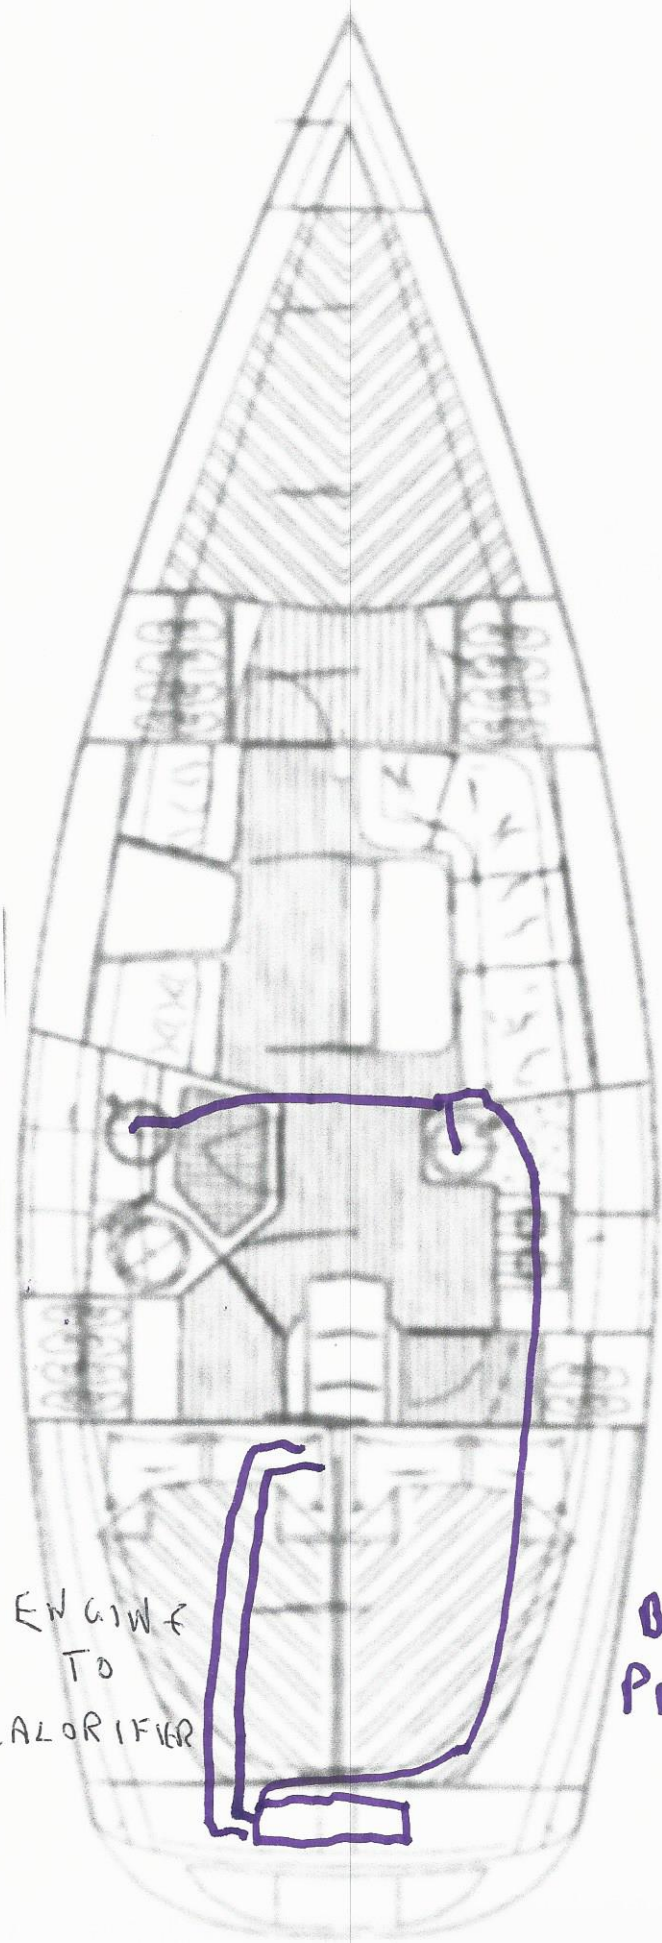

PUMP

COLD WATER

ENGINE  
TO  
CALORIFIER

BLUE  
PIPES

HOT  
WATER

TOILET  
FEED

TOILET  
DRAIN  
FROM  
TANK

TOILET

SHOWER  
&  
SINK  
DRAIN

ANTI  
SYPHON  
LOOP

SHOWER  
PUMP

DRAINS

ELECTRIC PUMP

MANUAL INLET

MANUAL PUMP

ANTI-SYPHON LOOP