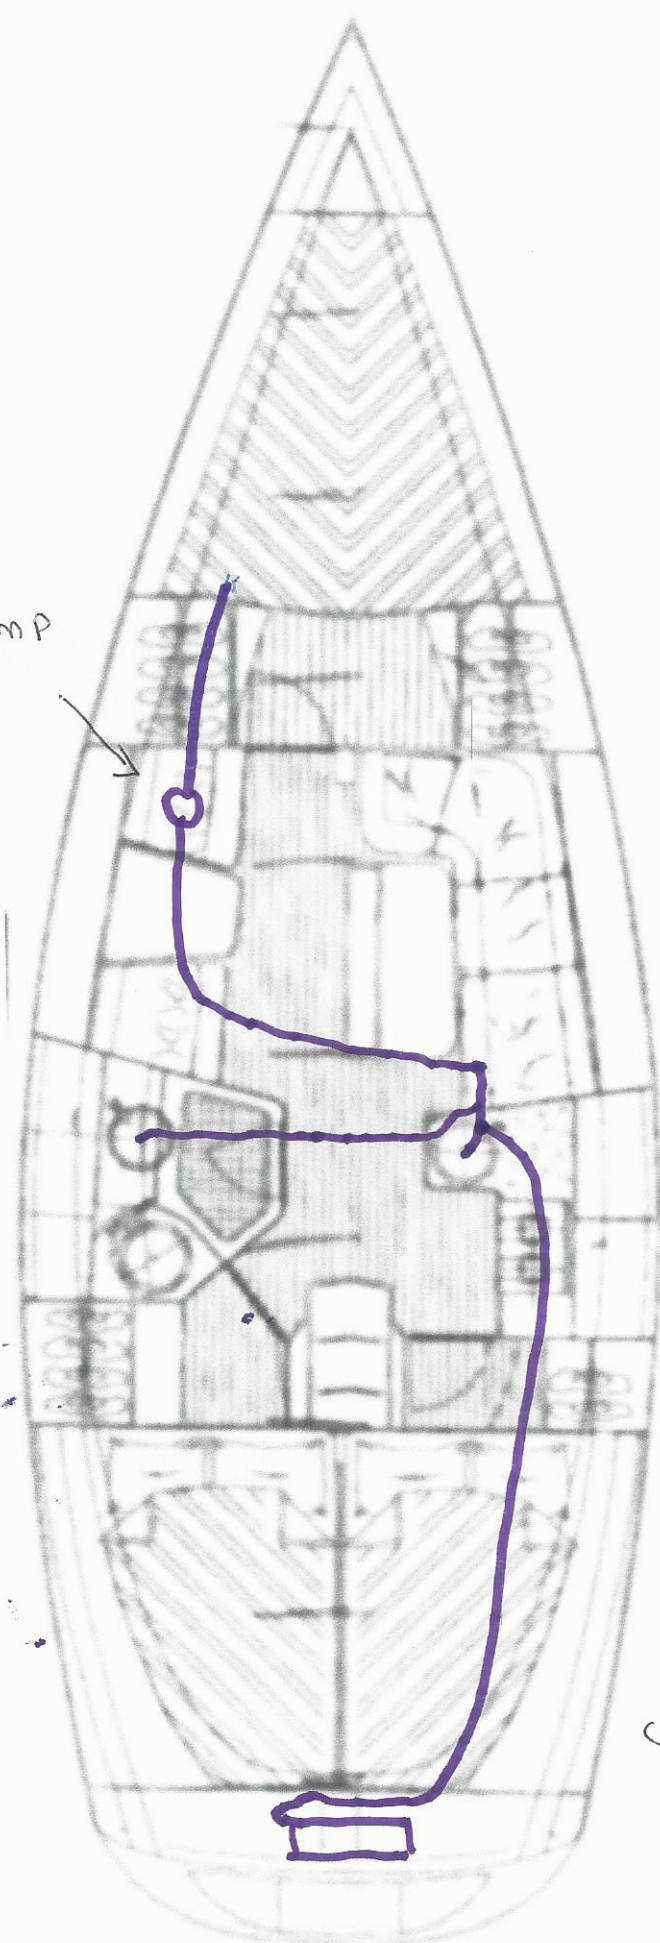

PUMP

COLD WATER

ENGINE  
TO  
CALORIFIER

BLUE  
PIPES

HOT  
WATER

TOILET  
FEED

TOILET  
DRAIN  
FROM  
TANK

TOILET

SHOWER  
&  
SINK  
DRAIN

ANTI  
SYPHON  
LOOP

SHOWER  
PUMP

DRAINS

ELECTRIC PUMP

MANUAL INLET

MANUAL PUMP

ANTI-SYPHON LOOP