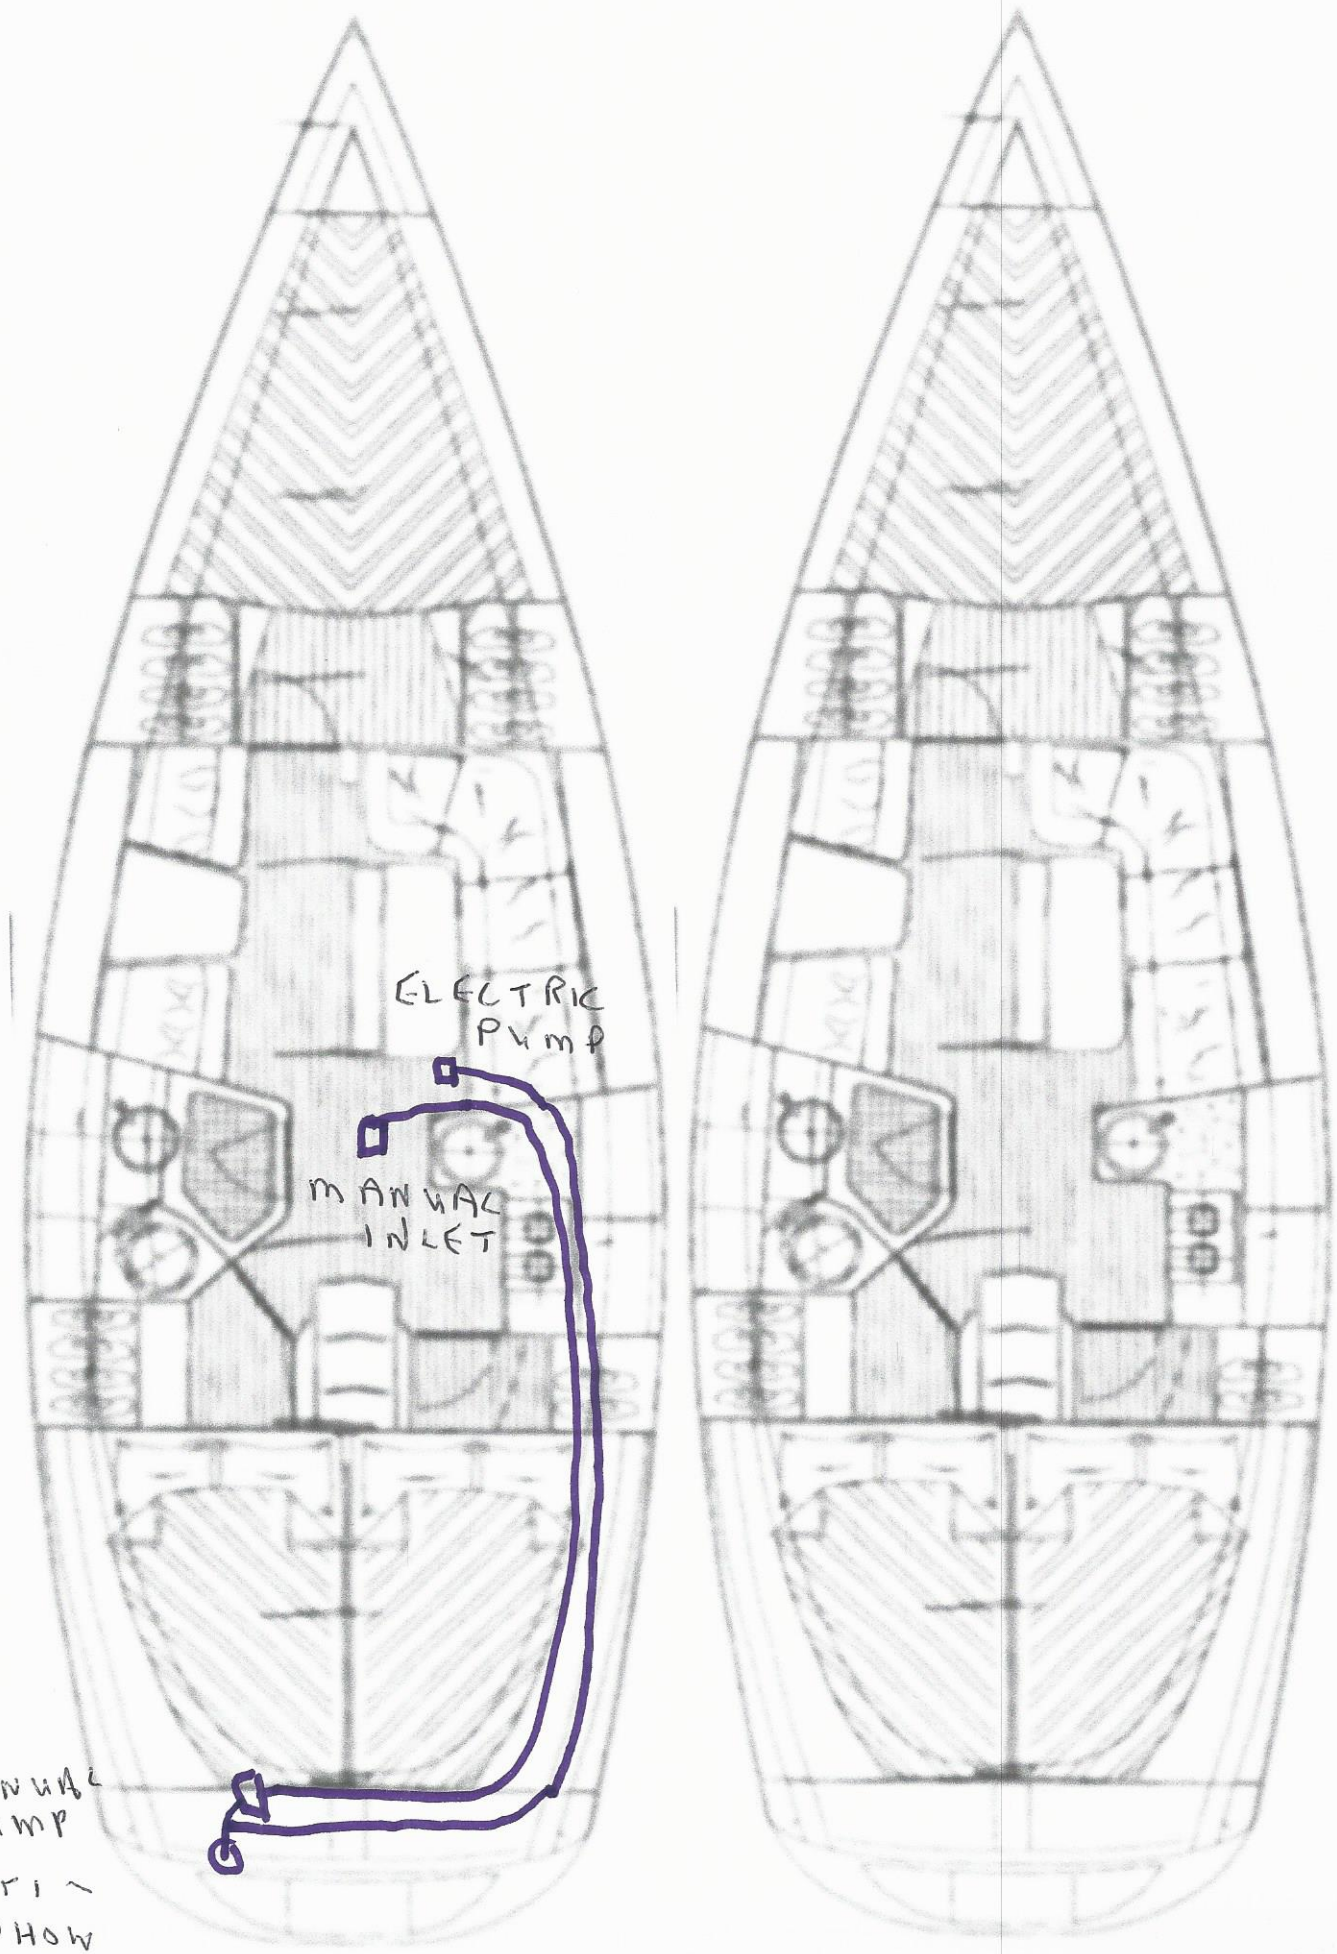

PUMP

COLD WATER

ENGINE  
TO  
CALORIFIER

BLUE  
PIPES

HOT  
WATER

TOILET  
FEED

TOILET  
DRAIN  
FROM  
TANK

TOILET

SHOWER  
&  
SINK  
DRAIN

ANTI  
SYPHON  
LOOP

SHOWER  
PUMP

DRAINS

ELECTRIC PUMP

MANUAL INLET

MANUAL PUMP

ANTI-SYPHON LOOP